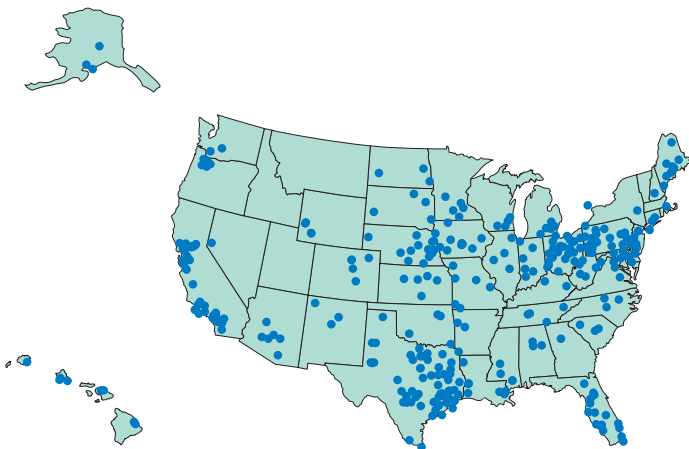

Stop by our nearest store and see our great selection of Industrial, Medical & Specialty Gases, Welding & Safety Supplies, Propane & Dry Ice.

To find the location nearest you, go to:

www.mathesongas.com/contactus

or call **877-684-4427**.

MATHESON

ask...The Gas Professionals™

www.mathesongas.com

Copyright 2016 Matheson Tri-Gas, Inc. All Rights Reserved.

All contents of this document are subject to change without notice and do not represent a commitment on the part of Matheson Tri-Gas, Inc. Every effort is made to ensure the accuracy of this information. However, due to differences in actual and ongoing operational processes and product improvements and revisions, Matheson Tri-Gas, Inc. cannot guarantee the accuracy of this material, nor can it accept responsibility for errors or omissions. This document is intended to serve as a general orientation and cannot be relied upon for a specific operation. No warranties of any nature are extended by the information contained in these copyrighted materials.

All names, products, and services mentioned herein are the trademarks or registered trademarks of their respective organizations and are the sole property of their respective owners. Matheson and the Matheson logo are registered trademarks of Matheson Tri-Gas, Inc.