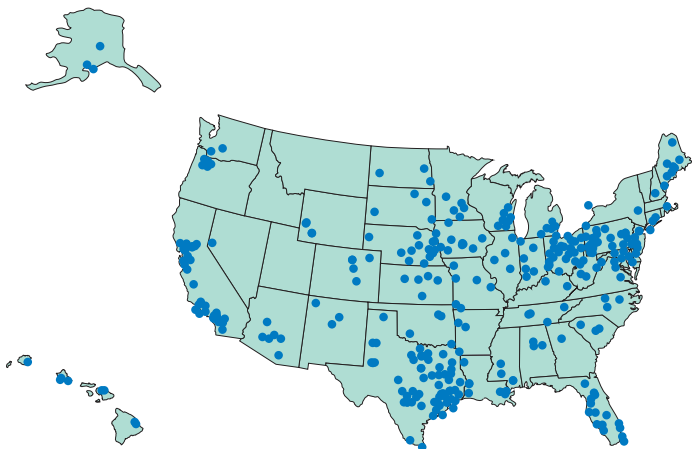

Stop by our nearest store and see our great selection of Industrial, Medical & Specialty Gases, Welding & Safety Products, Propane & Dry Ice.

To find the location nearest you, go to:

www.mathesongas.com/contactus

or call **877-684-4427**.

MATHESON

ask. . .The Gas Professionals™

www.mathesongas.com

Copyright 2018 Matheson Tri-Gas, Inc. All Rights Reserved.

All contents of this document are subject to change without notice and do not represent a commitment on the part of Matheson Tri-Gas, Inc. Every effort is made to ensure the accuracy of this information. However, due to differences in actual and ongoing operational processes and product improvements and revisions, Matheson Tri-Gas, Inc. cannot guarantee the accuracy of this material, nor can it accept responsibility for errors or omissions. This document is intended to serve as a general orientation and cannot be relied upon for a specific operation. No warranties of any nature are extended by the information contained in these copyrighted materials.

All names, products, and services mentioned herein are the trademarks or registered trademarks of their respective organizations and are the sole property of their respective owners. Matheson and the Matheson logo are registered trademarks of Matheson Tri-Gas, Inc.