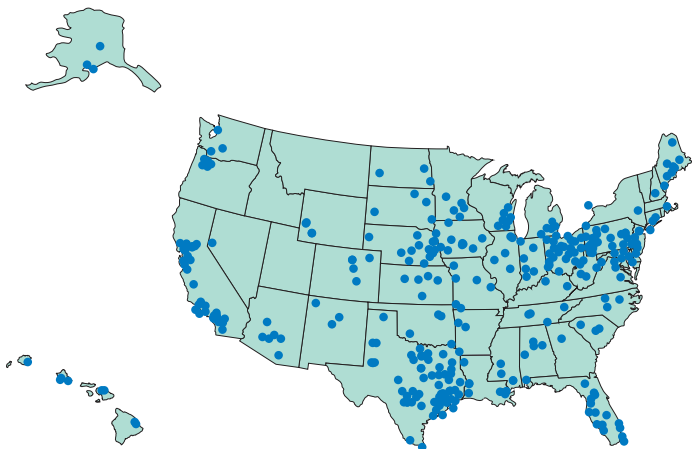

Stop by our nearest store and see our great selection of Industrial, Medical & Specialty Gases, Welding & Safety Products, Propane & Dry Ice.

To find the location nearest you, go to:

www.mathesongas.com/contactus

or call **877-684-4427**.

MATHESON

ask. . .The Gas Professionals™

www.mathesongas.com

Copyright 2018 Matheson Tri-Gas, Inc. All Rights Reserved.

All contents of this document are subject to change without notice and do not represent a commitment on the part of Matheson Tri-Gas, Inc. Every effort is made to ensure the accuracy of this information. However, due to differences in actual and ongoing operational processes and product improvements and revisions, Matheson Tri-Gas, Inc. cannot guarantee the accuracy of this material, nor can it accept responsibility for errors or omissions. This document is intended to serve as a general orientation and cannot be relied upon for a specific operation. No warranties of any nature are extended by the information contained in these copyrighted materials.

All names, products, and services mentioned herein are the trademarks or registered trademarks of their respective organizations and are the sole property of their respective owners. Matheson and the Matheson logo are registered trademarks of Matheson Tri-Gas, Inc.

Printed in USA BR-130 4/19 Rev 47