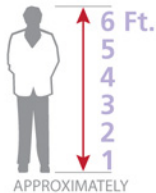

Liquid Containers

Size	L160	L180	L200	L230
Volume (lt)	160	180	200	230
Tare Weight (lbs)	210-280	210-300	210-300	305-367
Height (inches)	60	64	67	57
Diameter (inches)	20	20	20	26
Water Capacity (liters)	169	180	200	230
Material of Construction	Stainless Steel	Stainless Steel	Stainless Steel	Stainless Steel