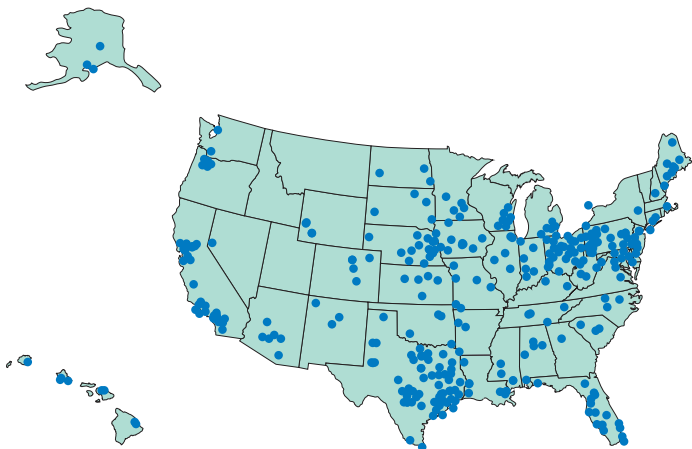

Stop by our nearest store and see our great selection of Industrial, Medical & Specialty Gases, Welding & Safety Products, Propane & Dry Ice.

To find the location nearest you, go to:

www.mathesongas.com/contactus

or call **877-684-4427**.

MATHESON

ask. . .The Gas Professionals™

www.mathesongas.com

Copyright 2020 Matheson Tri-Gas, Inc. All Rights Reserved.

All contents of this document are subject to change without notice and do not represent a commitment on the part of Matheson Tri-Gas, Inc. Every effort is made to ensure the accuracy of this information. However, due to differences in actual and ongoing operational processes and product improvements and revisions, Matheson Tri-Gas, Inc. cannot guarantee the accuracy of this material, nor can it accept responsibility for errors or omissions. This document is intended to serve as a general orientation and cannot be relied upon for a specific operation. No warranties of any nature are extended by the information contained in these copyrighted materials.

All names, products, and services mentioned herein are the trademarks or registered trademarks of their respective organizations and are the sole property of their respective owners. Matheson and the Matheson logo are registered trademarks of Matheson Tri-Gas, Inc.