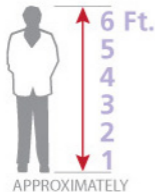

Insulated Dry Ice Boxes

All values are approximate