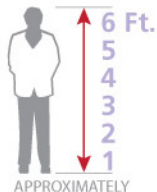

Liquid Containers

Size	L160	L180	L200	L230
Volume (lt)	160	180	200	230
Tare Weight (lbs)	210-280	210-300	210-300	305-367
Height (inches)	60	64	67	57
Diameter (inches)	20	20	20	26
Water Capacity (liters)	169	180	200	230
Material of Construction	Stainless Steel	Stainless Steel	Stainless Steel	Stainless Steel